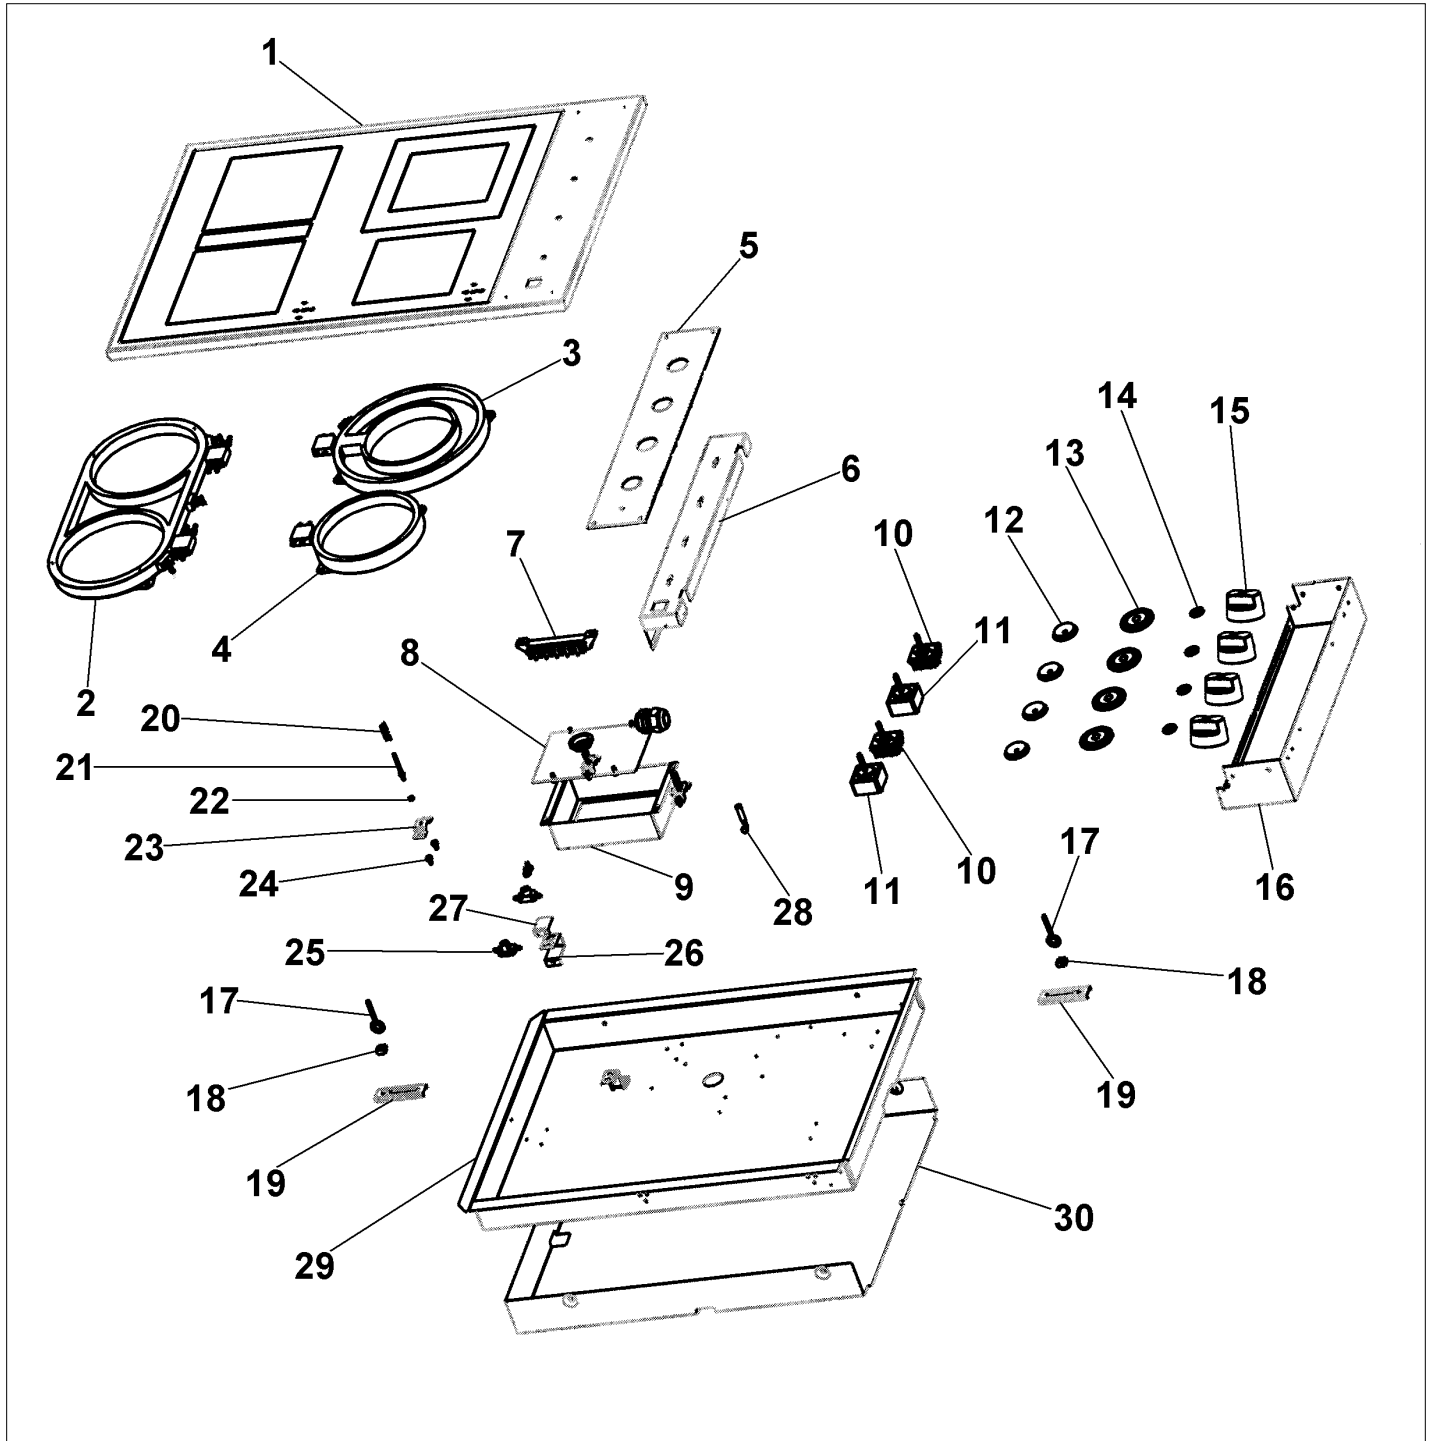

EVECU105

UNIT COMPONENTS	1
Appendix A:Pages Index	A
Appendix B:Parts Index	B

UNIT COMPONENTS

Item	Part No.	Name	Qty	Uom	NOTES
1	G3005051BK	VECU100 TOP *BK*	1	EA	NO LONGER AVAILABLE
	G3005051WH	VECU100 TOP *WH*	1	EA	NO LONGER AVAILABLE
2	079358-000	Bridge element replacement kit	1	EACH	
3	076901-000	ASM, ELEMENT, RIBBON - 3000/1400W	1	EACH	
4	076900-000	ASM, ELEMENT, RIBBON - 1500W	1	EA	
5	PE040095	CONTROL PANEL - VESU100 *BK*	1	EA	NO LONGER AVAILABLE
	PE040095WH	CONTROL PANEL - VESU100 *WH*	1	EA	NO LONGER AVAILABLE, Not available online / Call for pricing and availability
6	A2005058	CONTROL PANEL BRACKET (VESU)	1	EA	NO LONGER AVAILABLE, Not available online / Call for pricing and availability
7	054135-000	BLOCK, TERMINAL, 6-POLE (Heyco # 9454)	1	EA	
8	A1007843	TERM BLK COVER	1	EA	NO LONGER AVAILABLE, Not available online / Call for pricing and availability
9	A2007842	TERM BLK BOX	1	EA	NO LONGER AVAILABLE, Not available online / Call for pricing and availability
10	074017-000	Dual infinite switch kit	1	EACH	
11	PJ030016	INFINITE SWITCH (VESU)	1	EA	
12	PB070078	SILICONE GASKET (DESU)	1	EA	
13	PB010152	Bezel - SS	1	EA	
	PB010153	Bezel - BR	1	EA	
14	PD030042	SELF RETAINING CLIP (KNOB)#03-30135	1	EA	
15	PB010148	SELECTOR KNOB-*BK* (30" DOUBLE OVEN	1	EA	
	PB010149	SELECTOR KNOB-*WH* (30" B-IN OVEN)	1	EA	